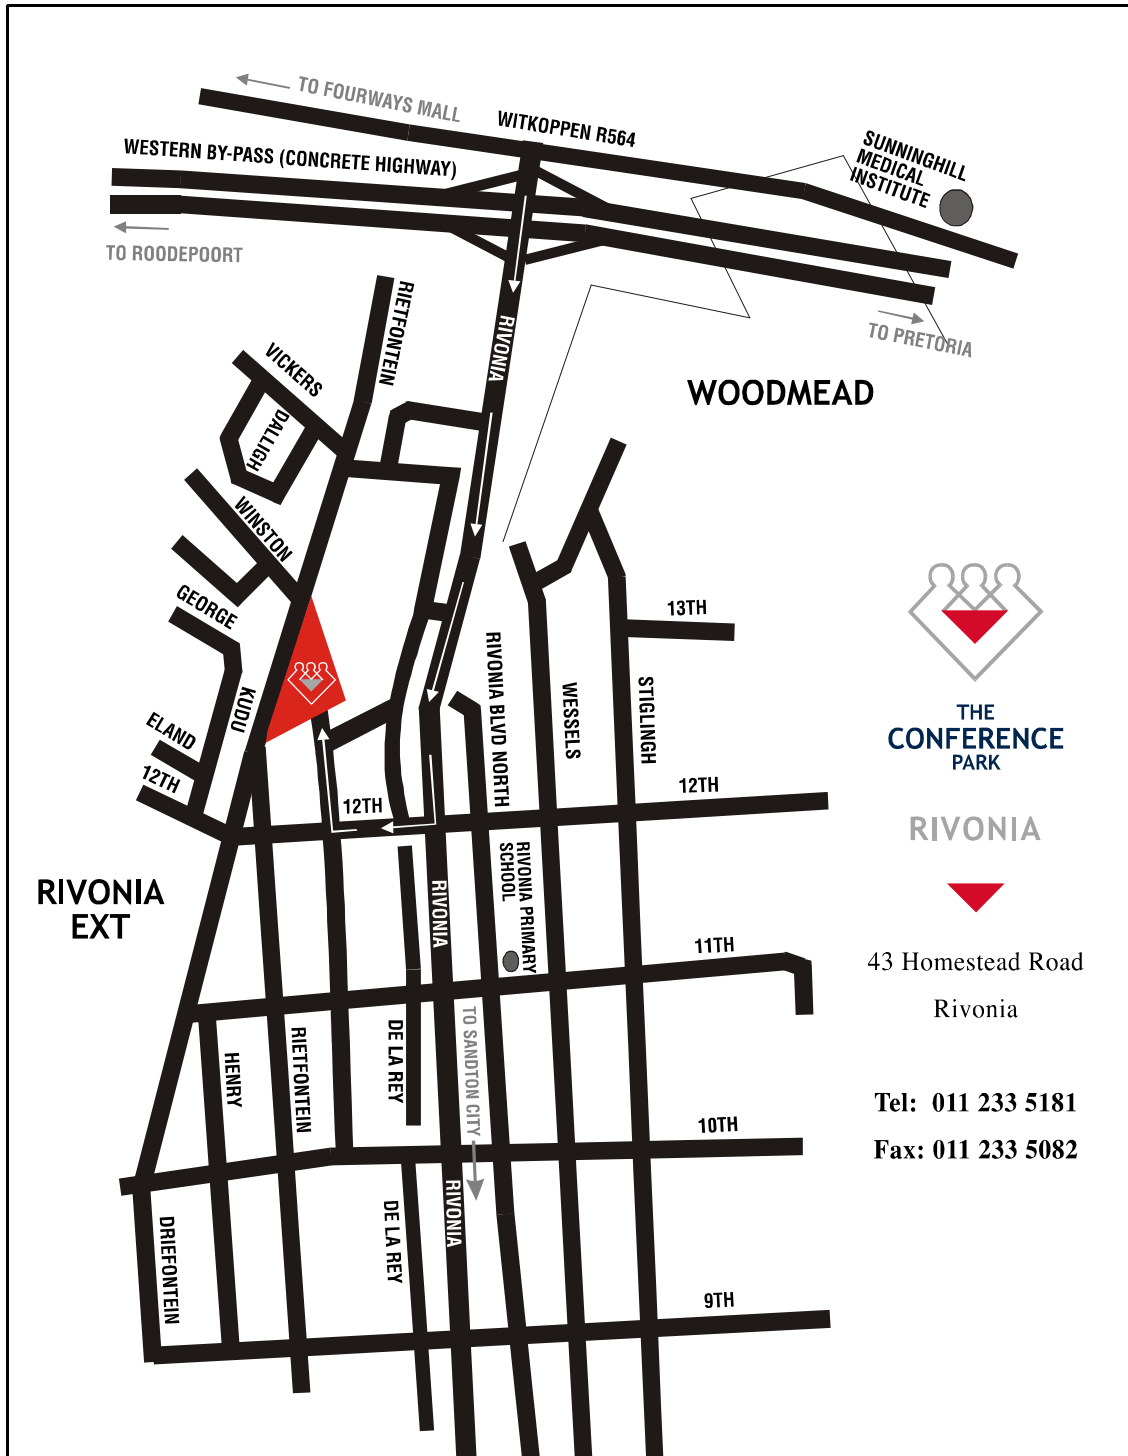

# MAP SHOWING HOW TO GET THERE

## From PRETORIA:

- Take the N1 south to Johannesburg, once passed Midrand, take the N1 south to Roodepoort
- Once on the N1 to Roodepoort, take the 'Rivonia Road' off ramp.
- Turn left towards Sandton.
- At your 2<sup>nd</sup> set of robots, turn right into 12<sup>th</sup> Avenue
- Take the 2<sup>nd</sup> road right into Homestead Road (it is about 50m after you've turn into 12<sup>th</sup> Avenue)
- When in Homestead Road, you will see that the road curves sharply to the right, in front of you, you will see the Fujitsu and The Conference Park, Rivonia

## From JOHANNESBURG:

- Take the M1 north to Pretoria.
- Take the N1 south to Roodepoort
- Once on the N1 to Roodepoort, take the 'Rivonia Road' off ramp.
- Turn left towards Sandton.
- At your 2<sup>nd</sup> set of robots, turn right into 12<sup>th</sup> Avenue
- Take the 2<sup>nd</sup> road right into Homestead Road (it is about 50m after you've turn into 12<sup>th</sup> Avenue)
- When in Homestead Road, you will see that the road curves sharply to the right, in front of you; you will see the Fujitsu and The Conference Park, Rivonia.